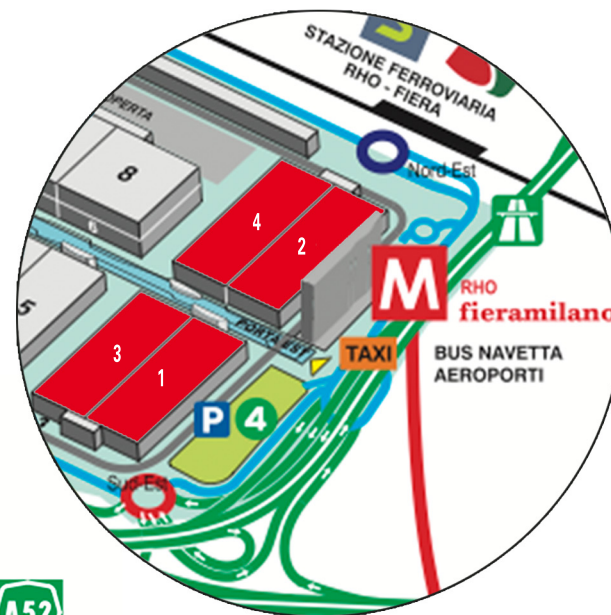

**YOUR WORLD
YOUR BUSINESS
YOUR SHOW**

Milan, 8/12 May 2018
fieramilano Rho fairgrounds
Italy

26th biennial world exhibition
for woodworking technology
and components for the
furniture industry

Entry:

- Porta Est (Metro Line 1 - Rho Fiera Stop)
- Porta Sud