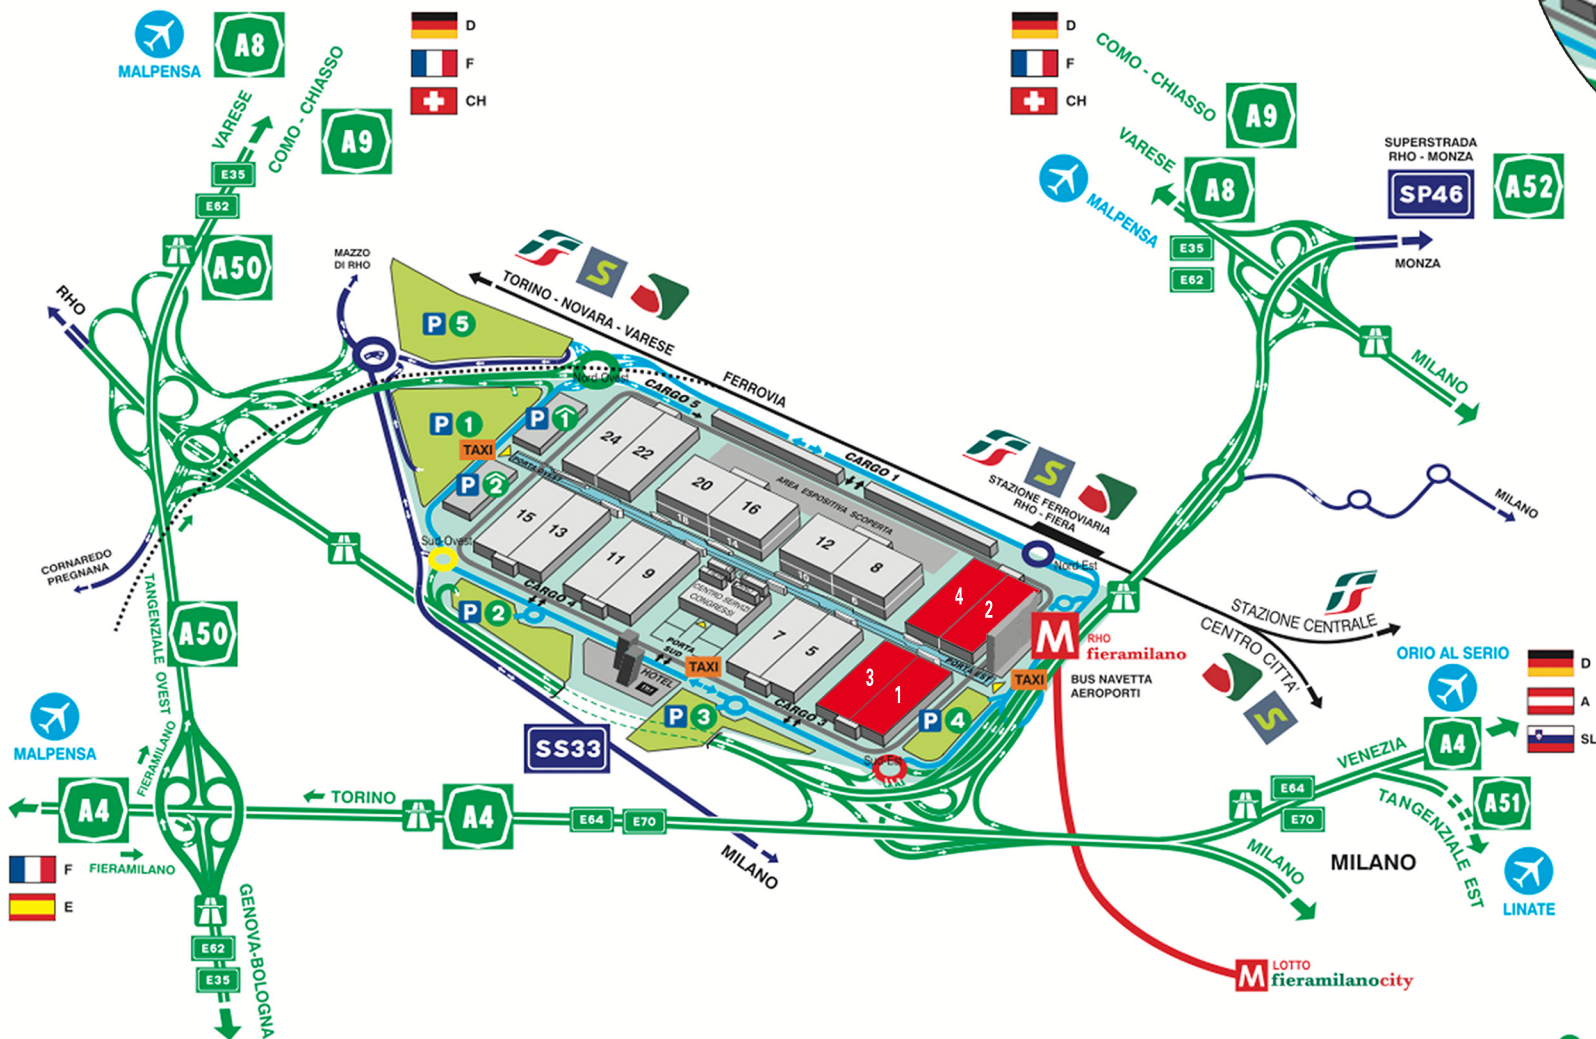

**YOUR WORLD
YOUR BUSINESS
YOUR SHOW**

Milan, 8/12 May 2018
fieramilano Rho fairgrounds
Italy

26th biennial world exhibition
for woodworking technology
and components for the
furniture industry

Entry:

- Porta Est (Metro Line 1 - Rho Fiera Stop)
- Porta Sud

Opening hours for visitors:

- every day from 9:30 am to 6:30 pm

Opening hours for exhibitors:

- from 8:30 am to 7:30 pm

Entry is reserved for industry operators and is free only with pre-registration through the dedicated section of the event site, which will be active starting in February. In the event the visitor has not preregistered, he/she can purchase an admission ticket directly at the trade fair at one of the reception areas. **Entry is prohibited for children under 12 years of age even if accompanied by an adult.**